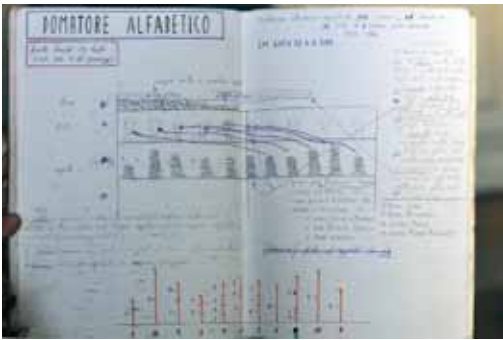

BELPAESE

FRANCESCO BOCCHINI

M O N D A Y
M O N D A Y

DOMATORE ALFABETICO

oil on steel sheet
weight: 120 kg
Courtesy Galleria L'Affiche - Milano

BELPAESE

oil on steel sheet
weight: 60 kg
Artist's collection

UN BALLERINO NON PENSA MAI ALLE PROPRIE GAMBE

crank-handle mechanism, oil on steel sheet
weight: 1 kg
Artist's collection

TESTA DI UN PICCOLO PROPRIETARIO TERRIERO

crank-handle mechanism, oil on steel sheet
weight: 1,5 kg
Artist's collection